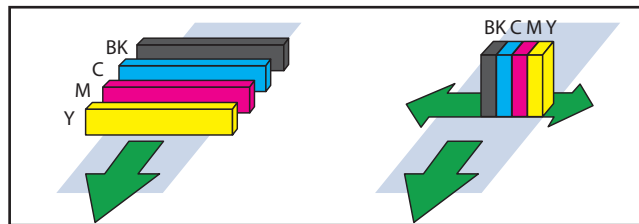

Single-pass printing (SCC-4000D)

Serial printing