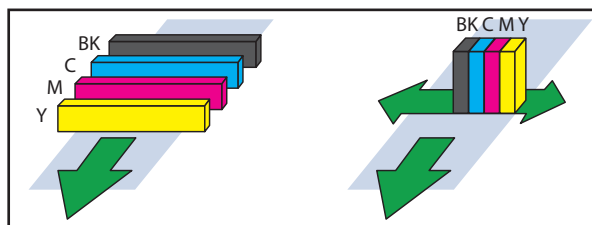

Product Specifications

SCC-2000D	
Print Technology	Ink jet (single pass printing)
Type of Ink	Dye based ink
Print Color	4 color (Bk, C, M, Y)
Dimensions (W x D x H)	15.4 (W) x 7.0 (H) x 11.0 (D) inches
	391 (W) x 178 (H) x 280 (D) mm (excluding eject tray)
Weight	Approx. 15.43 lbs. (7kg) Net
Print Resolution	1200dpi x 1200dpi
Print Heads	4
Maximum print speed	50 sheets / minute
Media Size	Business Cards
	CR80 Cards (86 x 54 mm)
	1 Long Length Card (2.1 x 6.7 inch) (55 x 172 mm)
Margin	Top and bottom: 0.01 inch (0.3mm), right and left: 0.01 inch (0.3mm)
Type of Media	Inkjet coated paper, plastic card
Media Thickness	(Paper Card) 0.08 ~0.15, 0.3 inches (210~370, 760 μm)
	(Plastic Card) 0.15 ~0.23, 0.3 inches (394~604, 760 μm)
Media feeding/ejecting capacity	250 sheets (business card)
	100 sheets (plastic card (604 μm thickness))
Interface	USB2.0 High Speed, Giga Bit Ethernet
OS	Windows7 (32, 64 bit), Windows 8 (32, 64 bit), Windows Server 2008, 2012
Ink Cartridges	14ml for each color

*Specification subject to change without notice.

Single-pass printing
(SCC-2000D)

Serial printing